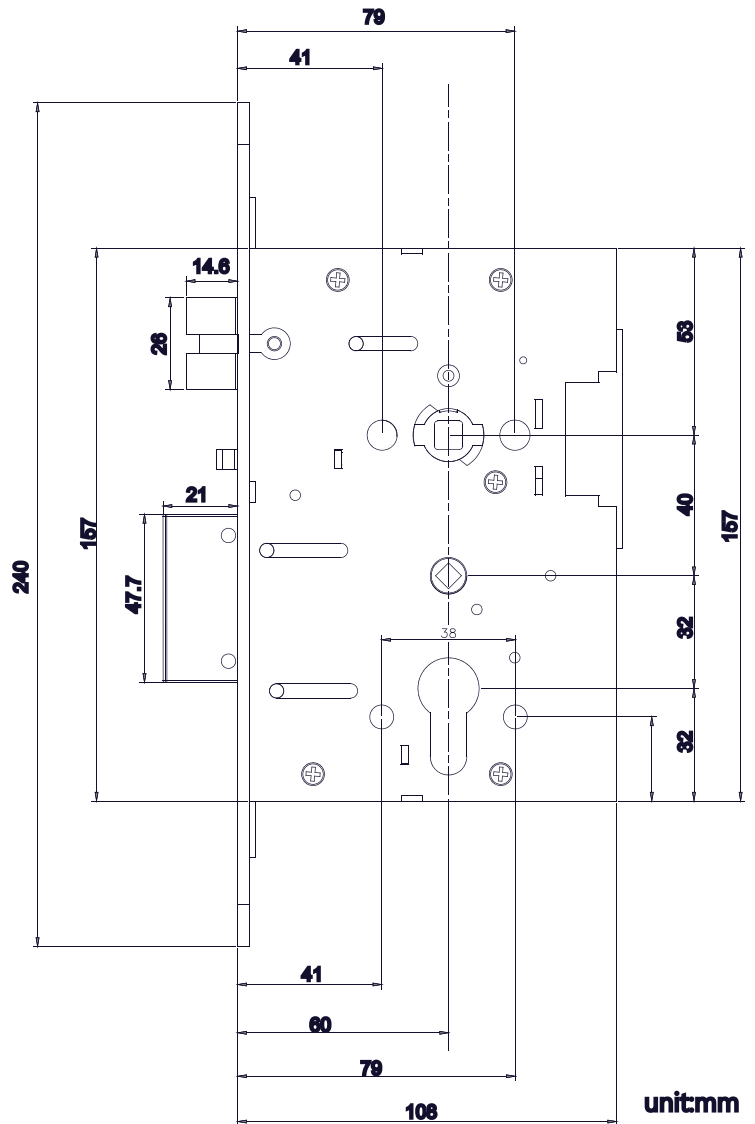

EN 14846: 2008 - Building hardware. Lock and latches.

Electromechanically operated locks, latches, and locking plates.

Integrated Connector

MEC Eco Line

TECHNICAL DETAILS

- Operating voltage: 12/24 VDC (Field Selectable)
- Current: 12VDC@0.6AMP, 24VDC@0.3AMP
- Electrical option: Fail safe or Fail secure
- Monitoring option:
 - a. Latch
 - b. Auxiliary Latch
 - c. Dead bolt
 - d. Cylinder
 - e. Request-to-Exit
- Bolt throw: 14mm
- Backset: 60mm
- Finish: Satin Stainless Steel
- Cylinder: Europrofile

SOLENOID STAND WIRING

1	2	3	4	5	6	7	8	9	10
11	12	13	14	15	16	17	18	19	20

- 1-black
- 2-red
- 3-yellow
- 4-purple
- 5-brown
- 6-white/black
- 7-green
- 8-blue/black
- 9-yellow/red
- 10-blue/white
- 11-blue
- 12-white
- 13-orange
- 14-pink
- 15-gray
- 16-red/black
- 17-orange/black
- 18-green/black
- 19-white/red
- 20-N/A