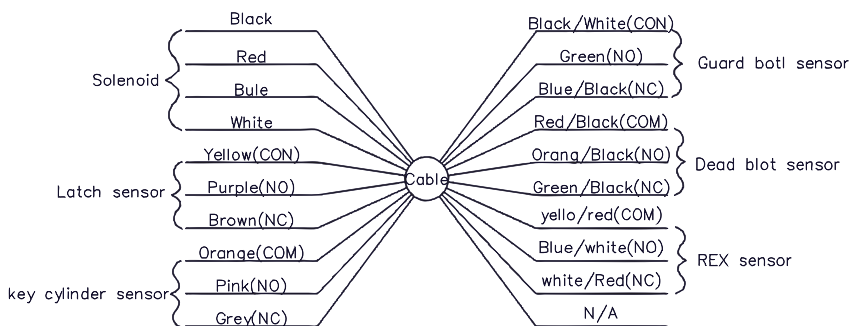

COMPLIANCE WITH EN STANDARDS

EN 179: 2008 - Emergency exit.

EN 1634-1: 2014 - Fire rated up to 4 hours.

EN 12209: 2003/ AC:2005 - Building hardware.

Lock and latches. Mechanically operated locks, latches, and locking plates.

EN 14846: 2008 - Building hardware. Lock and latches.

Electromechanically operated locks, latches, and locking plates.

Integrated Connector

MEC Eco Line

TECHNICAL DETAILS

- Operating voltage: 12/24 VDC (Field Selectable)
- Current: 12VDC@0.6AMP, 24VDC@0.3AMP
- Electrical option: Fail safe or Fail secure
- Monitoring option:
 - a. Latch
 - b. Auxiliary Latch
 - c. Dead bolt
 - d. Cylinder
 - e. Request-to-Exit
- Bolt throw: 14mm
- Backset: 60mm
- Finish: Satin Stainless Steel
- Cylinder: Europrofile

SOLENOID STAND WIRING

1	2	3	4	5	6	7	8	9	10
11	12	13	14	15	16	17	18	19	20

- 1-black
- 2-red
- 3-yellow
- 4-purple
- 5-brown
- 6-white/black
- 7-green
- 8-blue/black
- 9-yellow/red
- 10-blue/white
- 11-blue
- 12-white
- 13-orange
- 14-pink
- 15-gray
- 16-red/black
- 17-orange/black
- 18-green/black
- 19-white/red
- 20-N/A